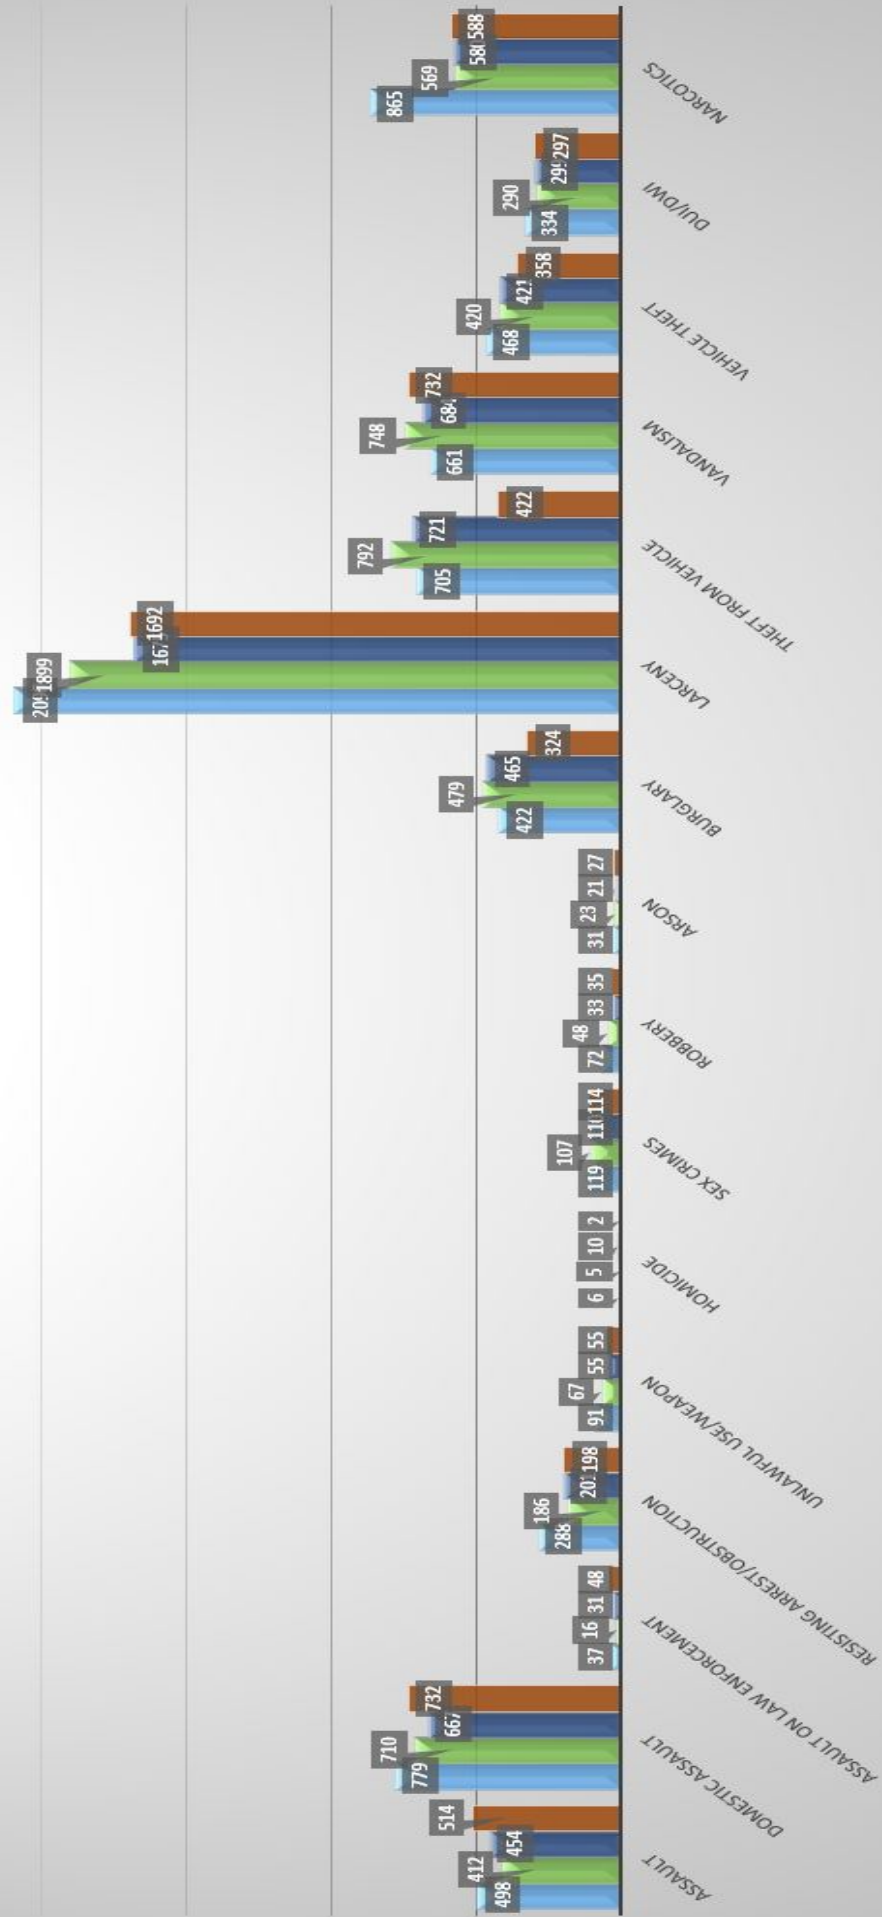

CRIME STATISTICS

2020 - 2023 CRIME STATISTICS				
	2020	2021	2022	2023
ASSAULT	498	412	454	514
DOMESTIC ASSAULT	779	710	667	732
ASSAULT ON LAW ENFORCEMENT	37	16	31	48
RESISTING ARREST/OBSTRUCTION	288	186	201	198
UNLAWFUL USE/WEAPON	91	67	55	55
HOMICIDE	6	5	10	1
SEX CRIMES	119	107	110	114
ROBBERY	72	48	33	35
TOTAL VIOLENT CRIME	1890	1551	1561	1697
ARSON	31	23	21	27
BURGLARY	422	479	465	324
LARCENY	2090	1899	1675	1692
THEFT FROM VEHICLE	705	792	721	422
VANDALISM	661	748	684	732
VEHICLE THEFT	468	420	421	358
TOTAL PROPERTY CRIME	4377	4361	3987	3555
DUI/DWI	334	290	299	297
NARCOTICS	865	569	580	588
TOTAL DRUG/ALCOHOL CRIME	1199	859	879	885
TOTAL CRIME	7466	6771	6427	6138

JOPLIN

POLICE DEPARTMENT

CRIME STATISTICS

2020 to 2023 Crime Statistics

JOPLIN

POLICE DEPARTMENT