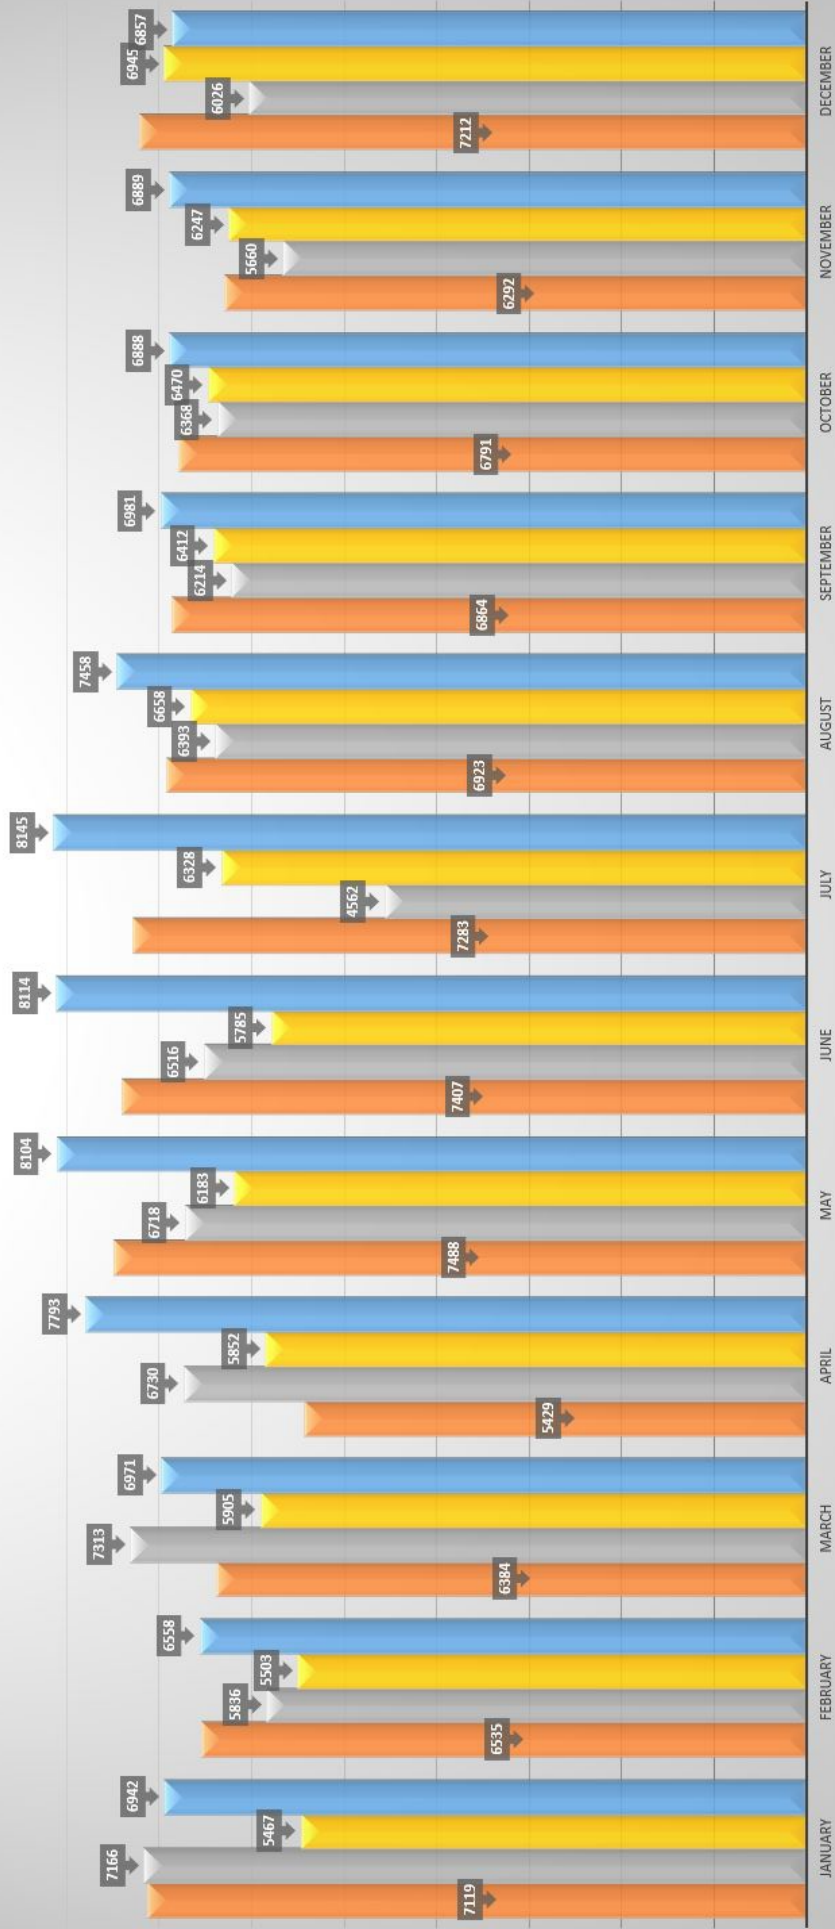

CALLS FOR SERVICE

Calls for Service 2020 - 2023

JOPLIN

POLICE DEPARTMENT

TRAFFIC CRASHES

2020 - 2023 TRAFFIC CRASHES				
	2020	2021	2022	2023
JANUARY	141	125	119	114
FEBRUARY	141	97	115	122
MARCH	127	158	107	109
APRIL	84	150	121	107
MAY	153	150	135	138
JUNE	139	125	138	123
JULY	137	50	115	119
AUGUST	150	117	117	130
SEPTEMBER	136	156	158	128
OCTOBER	149	190	137	130
NOVEMBER	159	149	155	112
DECEMBER	145	151	133	138
TOTAL	1661	1618	1550	1470

JOPLIN

POLICE DEPARTMENT