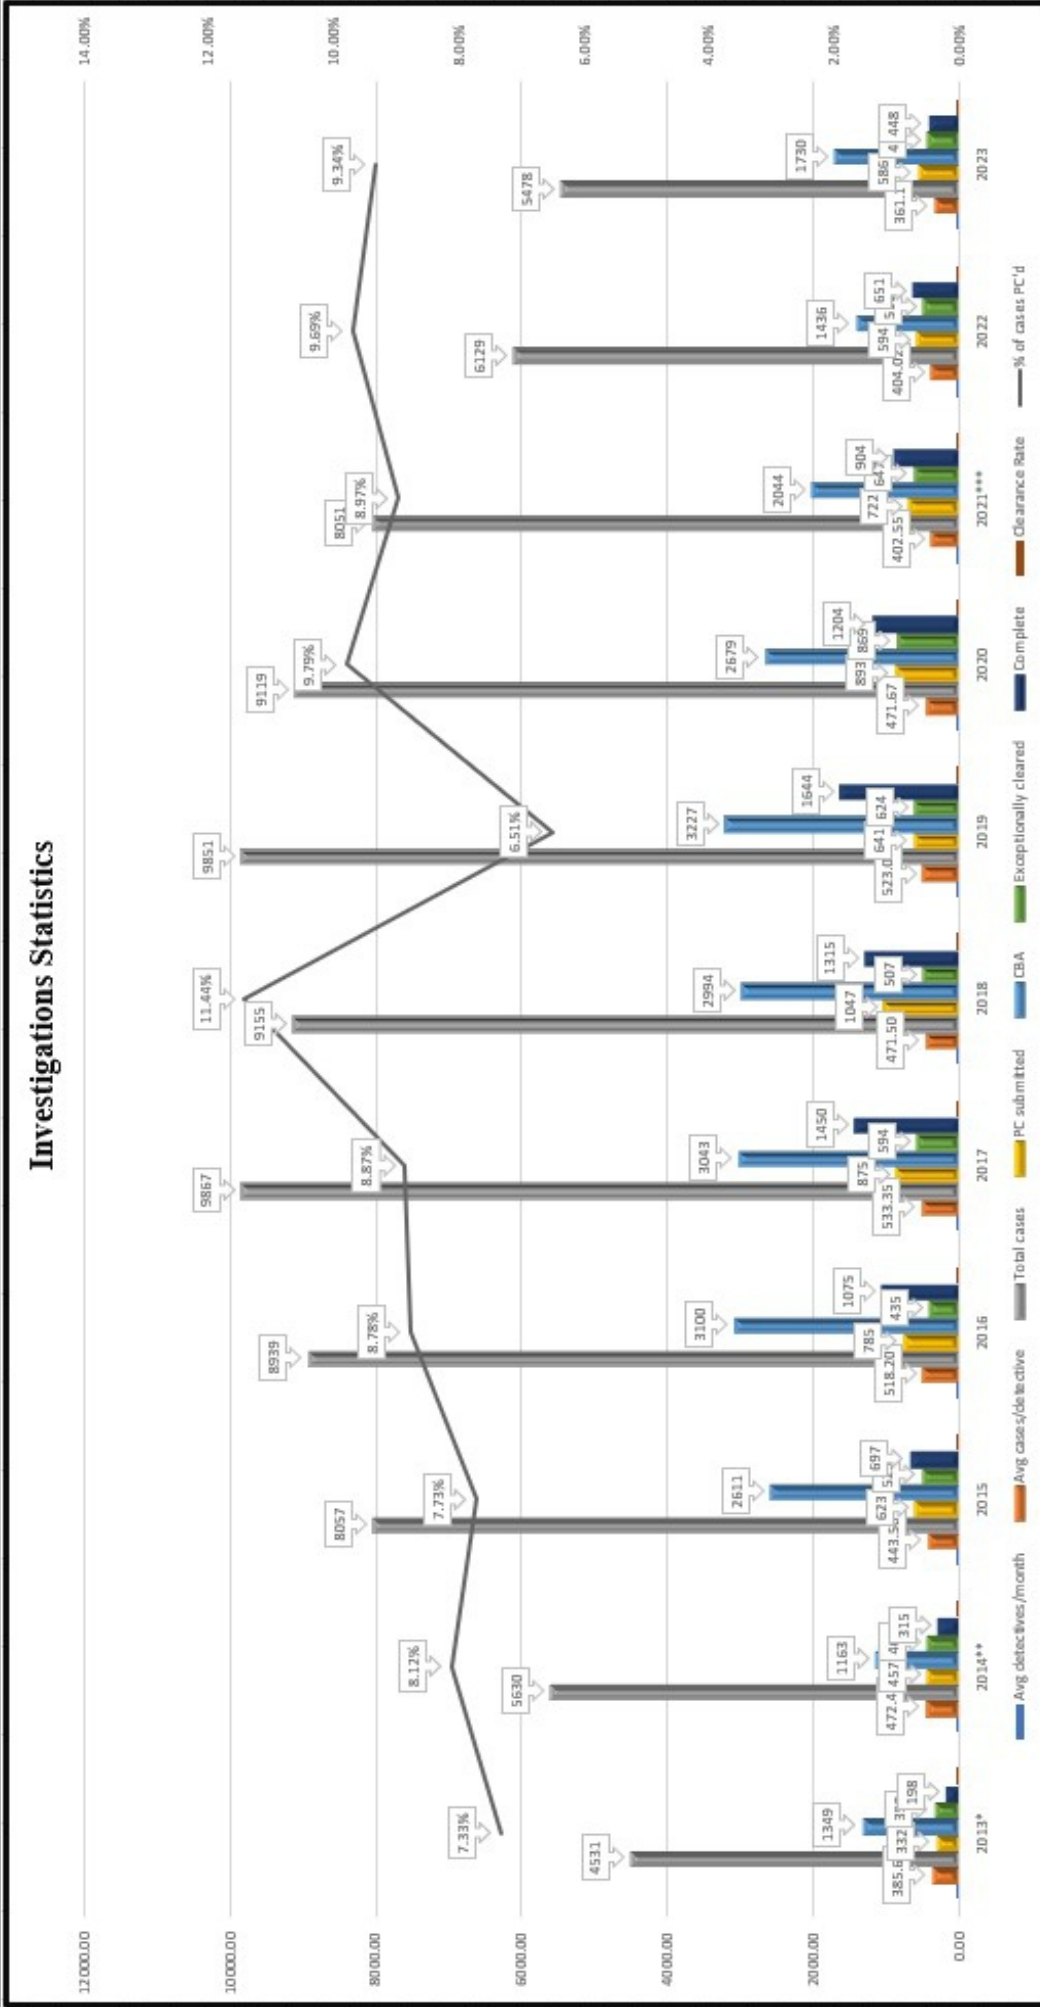

INVESTIGATIONS

JOPLIN

POLICE DEPARTMENT