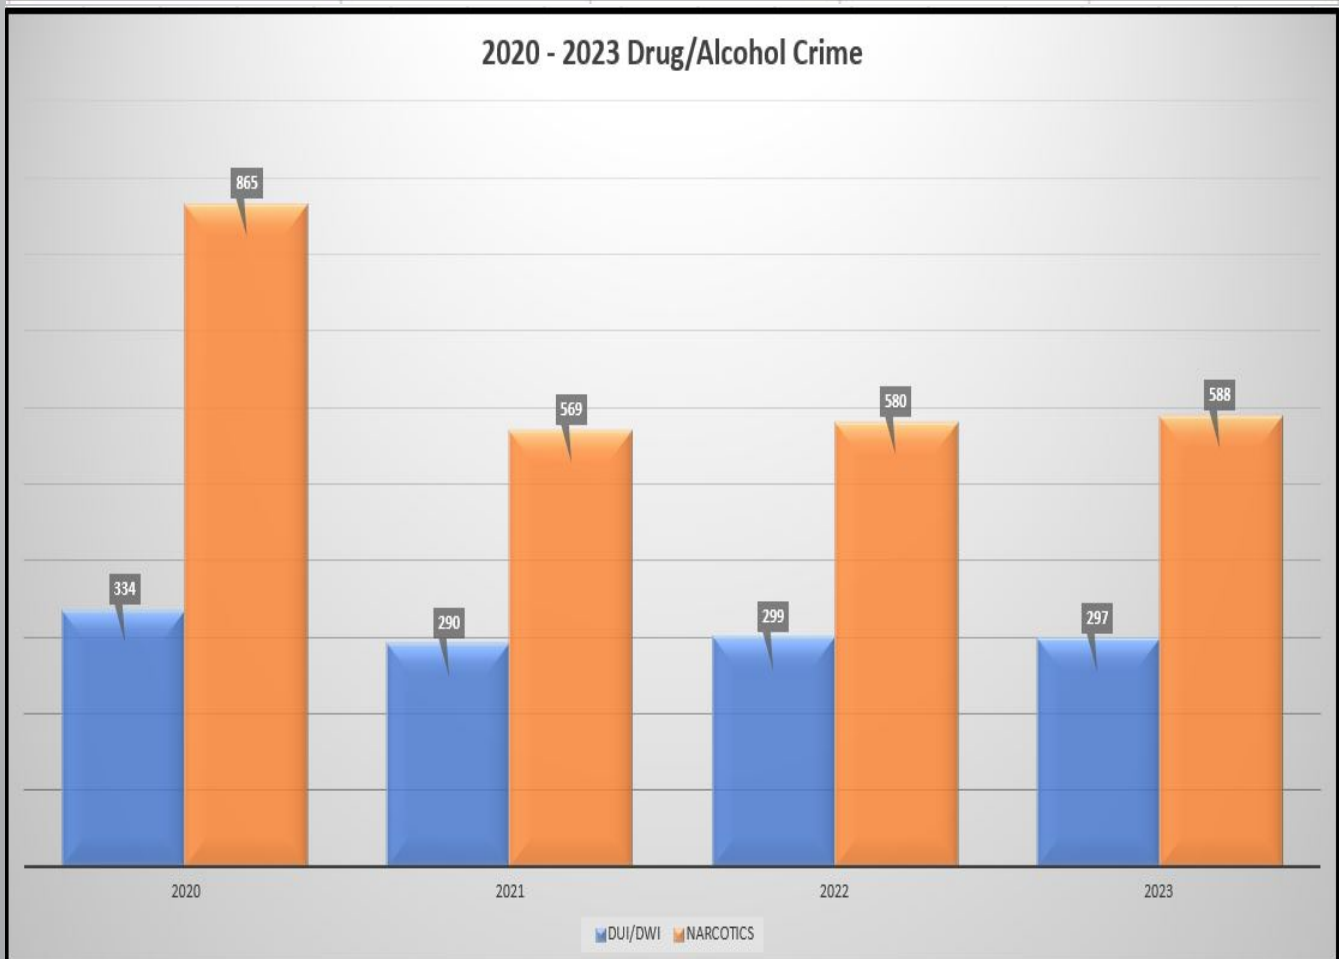

DRUG & ALCOHOL CRIMES

Drug/Alcohol Crime 2020 - 2023				
	2020	2021	2022	2023
DUI/DWI	334	290	299	297
NARCOTICS	865	569	580	588
TOTAL	1199	859	879	885